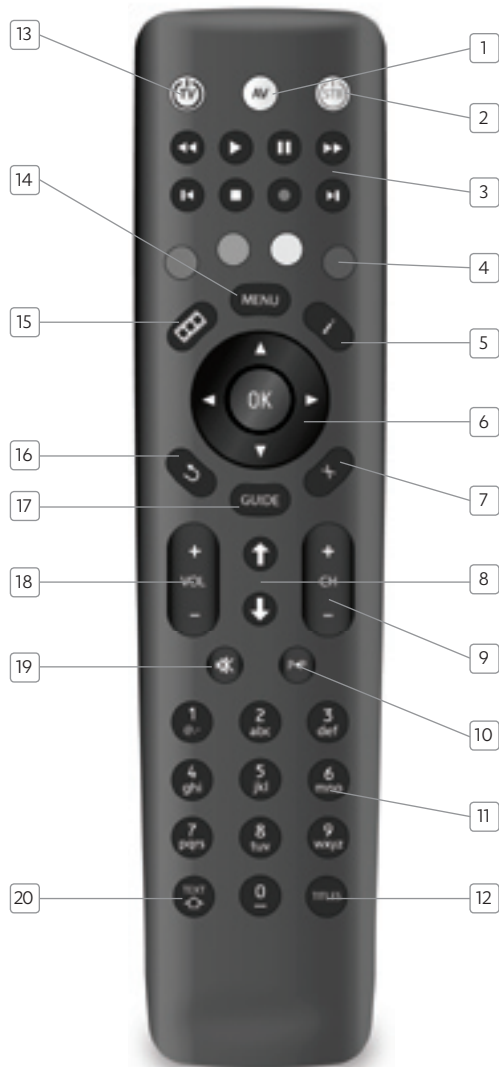

## **CONTENTS**

Remote control layout	<b>4</b>
Inserting batteries	<b>5</b>
Operation and TV control setup (Brand Search)	<b>6</b>
TV control setup (Auto Search)	<b>7</b>
Shift TV functionality, Key fixing, Removing TV functionality	<b>8</b>
Brand code tables	<b>9</b>

## REMOTE CONTROL LAYOUT

- 1 TV AV Source Select button
- 2 STB Standby button
- 3 STB PVR Transport buttons
- 4 Colour Navigation buttons
- 5 Information button
- 6 Navigation and OK buttons
- 7 Exit button
- 8 Page Up and Page Down buttons
- 9 Channel Up and Channel Down buttons
- 10 Previous Channel Select button
- 11 Channel Select buttons and text entry
- 12 Subtitles button
- 13 TV Standby button
- 14 STB Menu button
- 15 PVR button
- 16 Back button
- 17 Electronic Program Guide button
- 18 Volume Up and Down buttons
- 19 Mute button
- 20 Teletext button (press and release) and TV SHIFT function (press and hold)